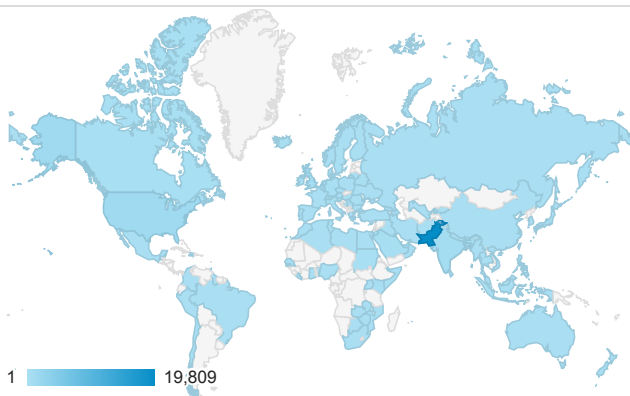

My Dashboard

1 Aug 2016 - 31 Aug 2016

All Users
100.00% Sessions

% New Sessions

Unique Visitors

New Visits

Visits by Browser

Browser	Sessions
Chrome	17,425
Safari	2,329
Firefox	1,514
UC Browser	1,170
Android Browser	628
Opera Mini	551

Visits

Bounce Rate

Avg. Visit Duration and Pages / Visit

Page Views