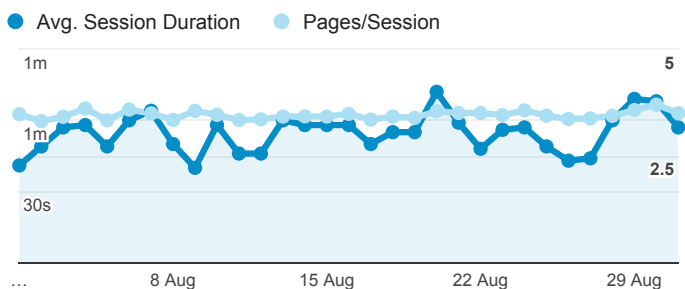

My Dashboard

1 Aug 2016 - 31 Aug 2016

All Users
100.00% Sessions

% New Sessions

Unique Visitors

New Visits

Visits by Browser

Browser	Sessions
Chrome	17,425
Safari	2,329
Firefox	1,514
UC Browser	1,170
Android Browser	628
Opera Mini	551

Visits

Bounce Rate

Avg. Visit Duration and Pages / Visit

Page Views

Bounce Rate

● Bounce Rate

© 2016 Google